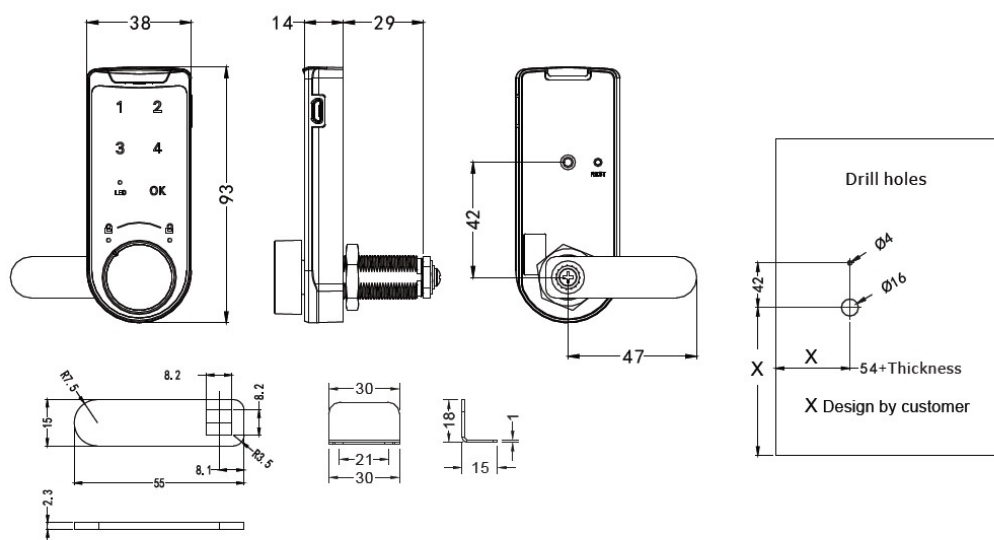

## Description:

Elec. Combination Cam Lock, "Marc M1", Public, Silver/Black Body, Incl. Striking Plate & Straight Cam  
 Pl, CE: 47mm, (Battery CR2032 Not Included) - Download User Guide, From [www.siso.dk](http://www.siso.dk) - Master  
 Code can ONLY be changed in LOCKED, Position, Type Default Master Code: 11223344  
 +OK+OK+OK+New, Master Code x x x x x x x x (8 digits) + OK

## Item number:

14.60.390-9

Units	Box	Carton	HS Code	Barcode
Pcs.	1	50	8301300000	
				5704866499897